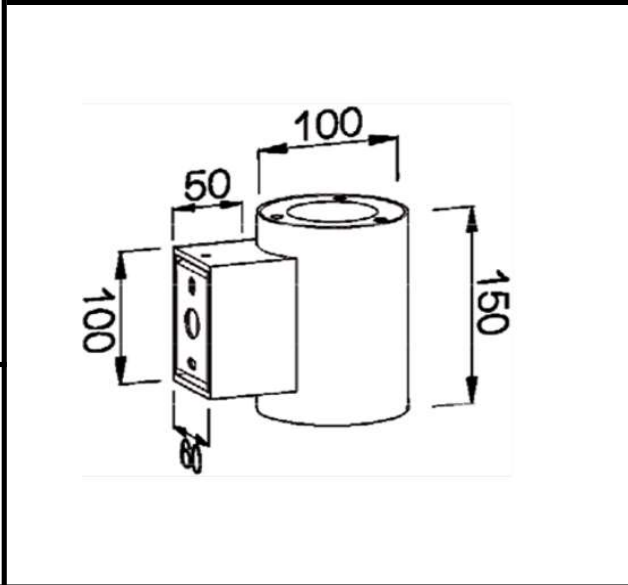

Sovitron Interior Pvt.Ltd.

Model Name	SILAS-WL3 Wall Light/ DL-OMT-10151-3
Description	Wall light

Technical description	Image
-----------------------	-------

Dimension	Dia=100mm H=150mm
Frame	Aluminium Die-cast
Color Tempertaure	4000K
Power	3W
Total Luminous Flux	150 lm
Efficacy	50 lm/W
IP rating	65
Beam angle	12/24/36/60 Degree
Color Rendering	≥80
Mounting	Surface
Optics	Glass Lens
Dimming	NON-Dimmable
Operating Voltage	220-240 VAC
Standard Lifetime	L70 minimum at 50,000 burning hours

Dimension diagram

Remarks:-

Address: Plot #7 Saroorpur-Nangla Industrial Area, Ballabgarh-Sohna Road, Faridabad-121005
Email: info@sovitron.com